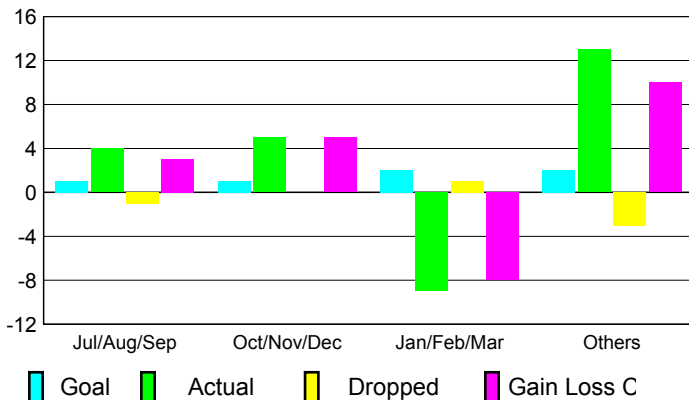

2008-2009 GMT Quarterly Report for District (or Undistricted) District 305 N2

GMT: NARESH KUMAR AGGARWAL

Location: PAKISTAN

GMT CA: 6

CLUBS

Club Results 2008-2009

Clubs 2007-2008

Month	New Club Goal	Actual New Clubs	Actual Dropped Clubs	Gain/Loss of Clubs	Gain/Loss of Clubs
Jul/Aug/Sep	1	4	-1	3	0
Oct/Nov/Dec	1	5	0	5	0
Jan/Feb/Mar	2	-9	1	-8	0
Apr/May/June	2	13	-3	10	8
Totals	6	13	-3	10	8

Club Results 2008-2009

Goal, New, Dropped, Gain/Loss

Comparison of Club Gain/Loss

Current Year Compared to the Previous Year