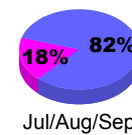

Gender Comparison 2008-2009