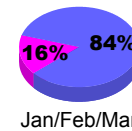

Gender Comparison 2008-2009