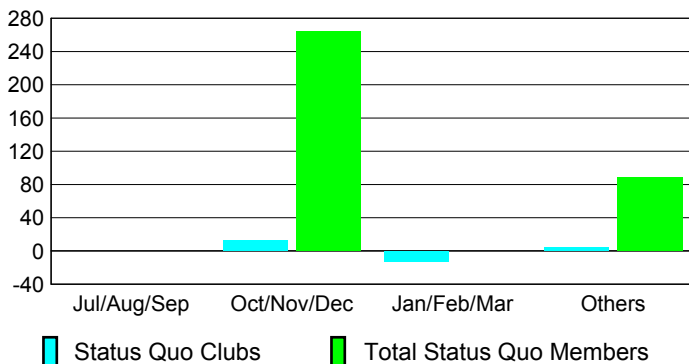

### Clubs 2007-2008

Month	New Club Goal	Actual New Clubs	Actual Dropped Clubs	Gain/Loss of Clubs	Gain/Loss of Clubs
Jul/Aug/Sep	1	4	-1	3	0
Oct/Nov/Dec	1	5	0	5	0
Jan/Feb/Mar	2	-9	1	-8	0
Apr/May/June	2	13	-3	10	8
<b>Totals</b>	<b>6</b>	<b>13</b>	<b>-3</b>	<b>10</b>	<b>8</b>

### Club Results 2008-2009

Goal, New, Dropped, Gain/Loss

### Comparison of Club Gain/Loss

Current Year Compared to the Previous Year

### YTD Status Quo Clubs 2008-2009

Status Quo Clubs Compared to Status Quo Members