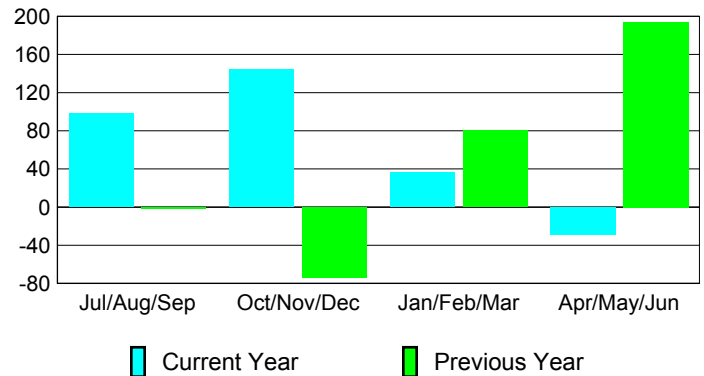

Gender Comparison 2008-2009

Male

Female