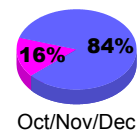

Gender Comparison 2008-2009