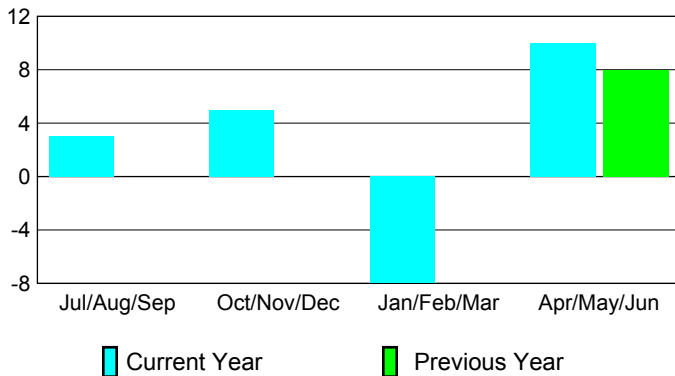

2008-2009 GMT Quarterly Report for District (or Undistricted) District 305 N2

GMT: NARESH KUMAR AGGARWAL

Location: PAKISTAN

GMT CA: 6

CLUBS

Club Results 2008-2009

Clubs 2007-2008

Month	New Club Goal	Actual New Clubs	Actual Dropped Clubs	Gain/Loss of Clubs	Gain/Loss of Clubs
Jul/Aug/Sep	1	4	-1	3	0
Oct/Nov/Dec	1	5	0	5	0
Jan/Feb/Mar	2	-9	1	-8	0
Apr/May/June	2	13	-3	10	8
Totals	6	13	-3	10	8

Club Results 2008-2009

Goal, New, Dropped, Gain/Loss

Comparison of Club Gain/Loss

Current Year Compared to the Previous Year

YTD Status Quo Clubs 2008-2009

Status Quo Clubs Compared to Status Quo Members

MEMBERSHIP

Membership Results 2008-2009

Membership 2007-2008

Month	Net Memb Goal	Actual New Memb	Actual Dropped Memb	Gain/Loss of Memb	Gain/Loss of Memb
Jul/Aug/Sep	75	132	-34	98	-2
Oct/Nov/Dec	125	157	-13	144	-74
Jan/Feb/Mar	125	118	-82	36	80
Apr/May/June	125	56	-85	-29	194
Totals	450	463	-214	249	198

Membership Results 2008-2009

Goal, New, Dropped, Gain/Loss

Comparison of Membership Gain/Loss

Current Year Compared to the Previous Year

Gender Comparison 2008-2009

Male

Female