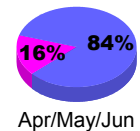

Gender Comparison 2008-2009